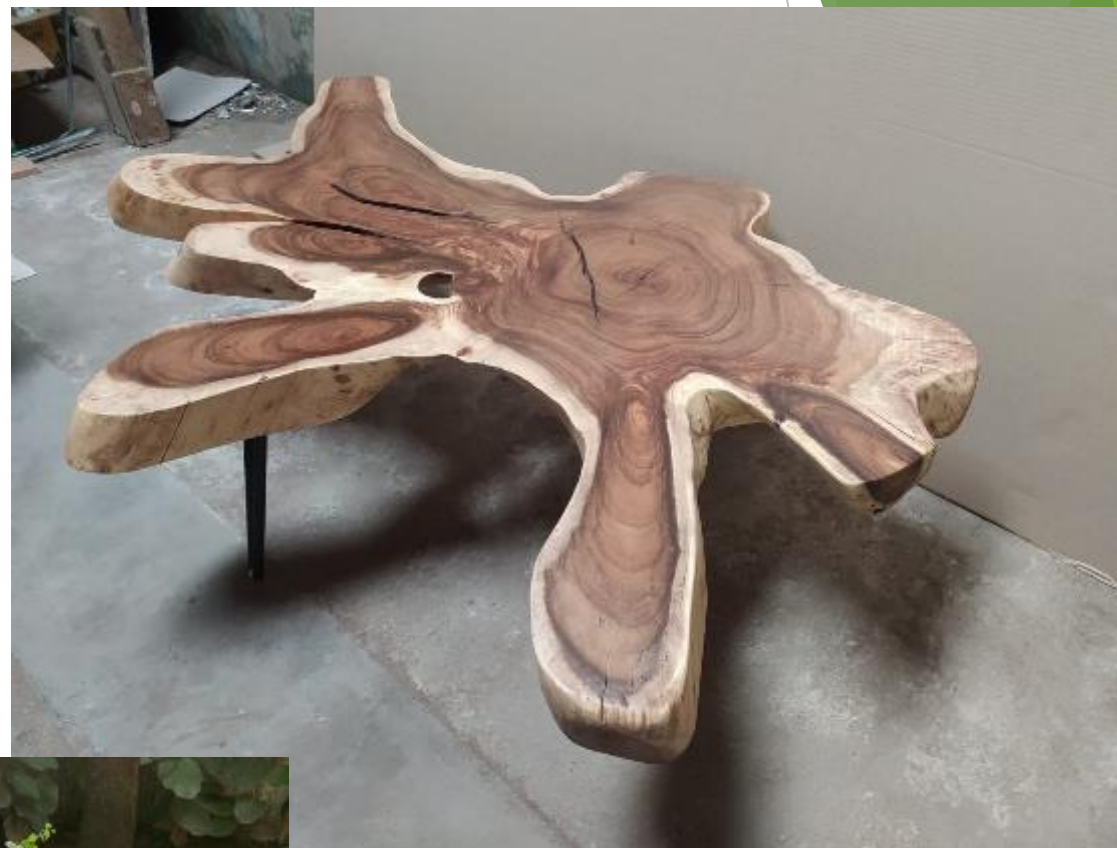

## **Bromo Recycle Wooden Dining Table With Iron Half Moon Leg**

Material : Recycle Teak Wood

Finishing : Natural Waterbase

Size : 200 x 90 75 cm

*\*Custom size and models are welcome*

# PRODUCT PICTURE

## **Bromo Suar Wooden Coffee Table With Iron Harpin Legs Set of 3**

Material : Suar / Munggur Wood

Finishing : Natural Waterbase

Size : Dia, 100-120 cm x H. 39 cm

*\*available on stock with varieties shapes and sizes*