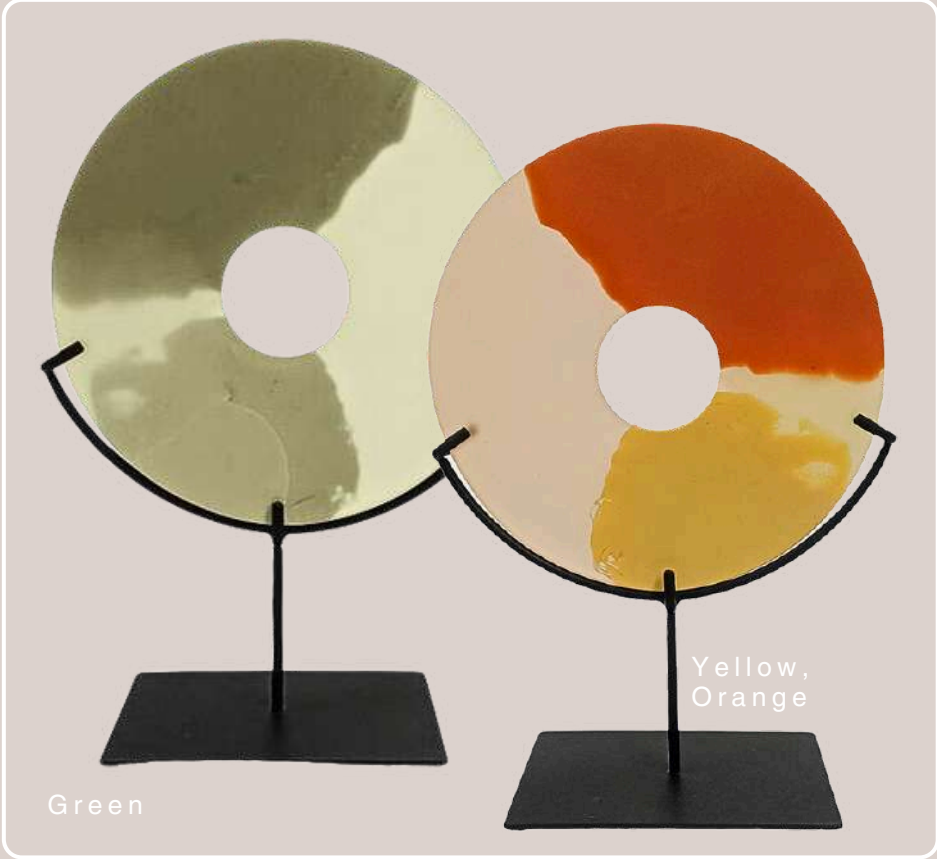

PANO

DecoD20-PanoBrCr
Resin Polyester
20 x 10 x ht. 29.5 cm
7.87 x 3.93 x ht. 11.41 inch