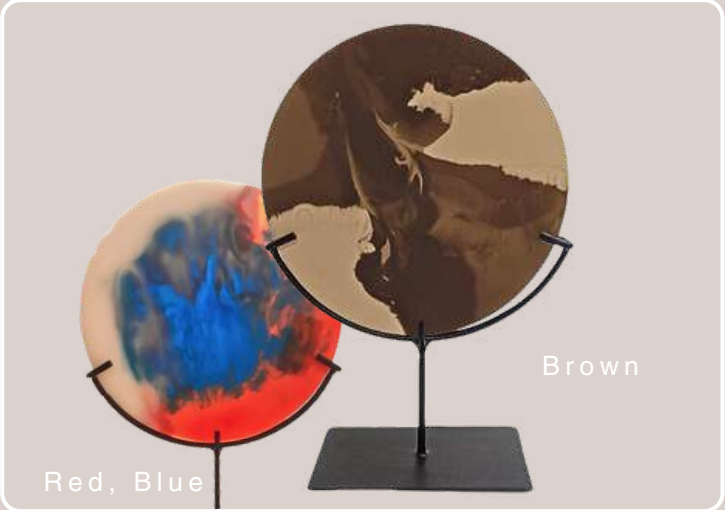

PANO

DecoD20-PanoBrCr
Resin Polyester
20 x 10 x ht. 29.5 cm
7.87 x 3.93 x ht. 11.41 inch